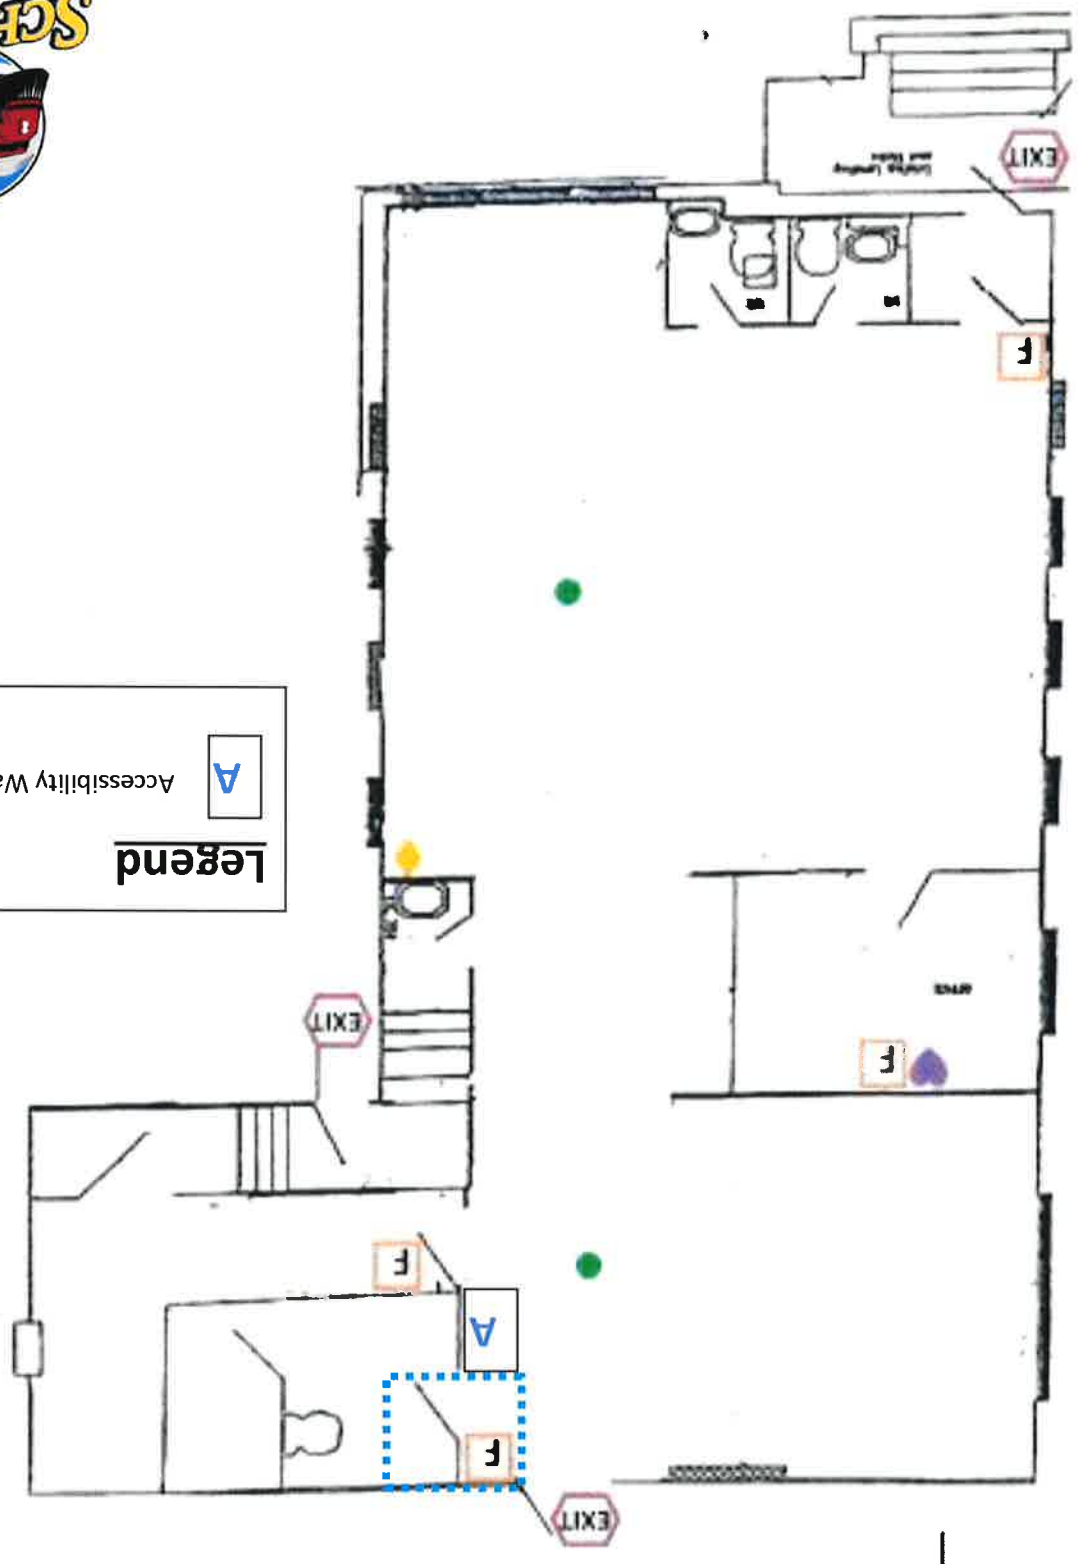

Schreiber Arena Accessible Door Layout

Schedule A -- Door Layout

Legend

- A** - Accessible Washroom
- B** - Arena Ice Surface Entrance

Schreiber Community Hall Door Layout

Legend

- A - Men's Washroom
- B - Ladies Washroom
- C - Fitness Centre

Schreiber Public Works Door Layout

Legend

A - Main Entrance

Schreiber Medical Centre Door Layout

Legend

- A - Men's Washroom
- B - Ladies Washroom
- C - Staff Washroom

Schreiber Public Library Door Layout

Legend

Accessibility Washroom

Schreiber Municipal Door Layout

Legend

- A** - Main Entrance to Municipal Office
- B** - Accessibility Washroom Main Hall

Discovery Centre Door Layout

Legend

A - VR Car