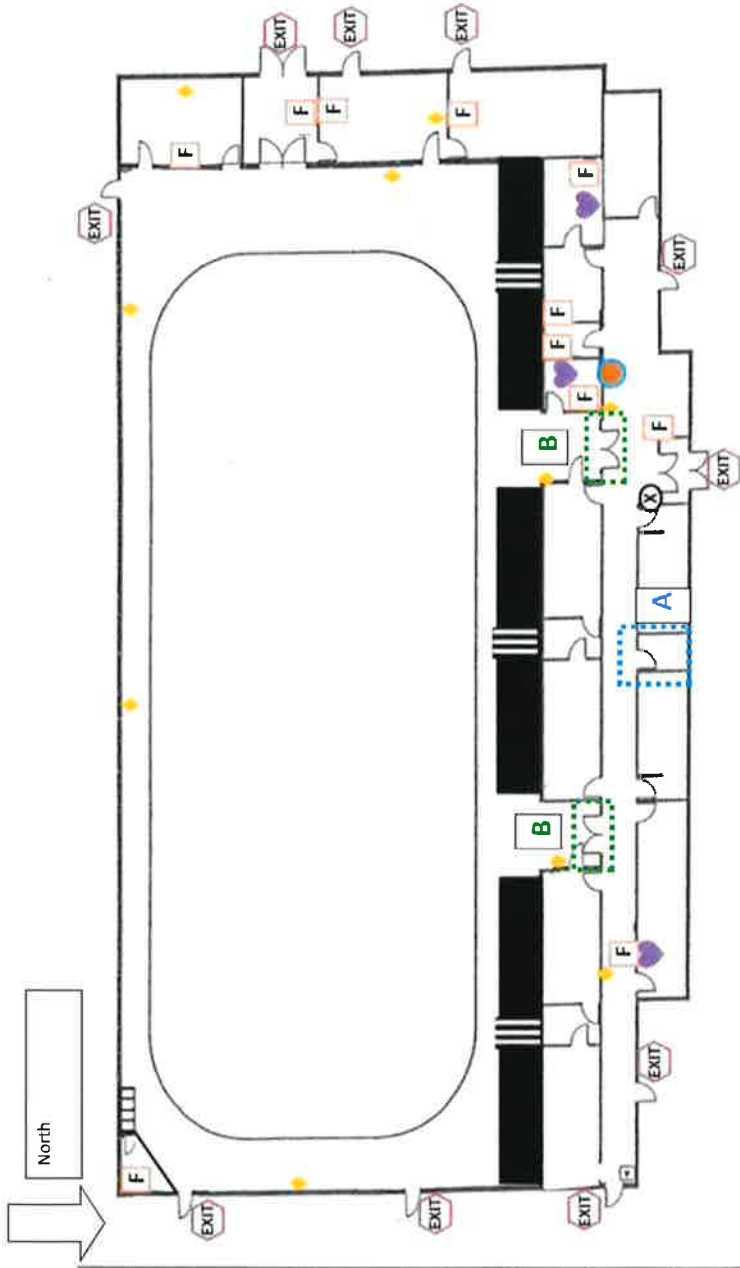

Schreiber Arena Accessible Door Layout

Schedule A -- Door Layout

Legend

- A** - Accessible Washroom
- B** - Arena Ice Surface Entrance

Schreiber Community Hall Door Layout

Legend

- A - Men's Washroom
- B - Ladies Washroom
- C - Fitness Centre

Schreiber Public Works Door Layout

Legend

A - Main Entrance

Schreiber Medical Centre Door Layout

Legend

- A - Men's Washroom
- B - Ladies Washroom
- C - Staff Washroom

Schreiber Public Library Door Layout

Legend

Accessibility Washroom

Schreiber Municipal Door Layout

Legend

- A** - Main Entrance to Municipal Office
- B** - Accessibility Washroom Main Hall

Discovery Centre Door Layout

Legend

A - VR Car