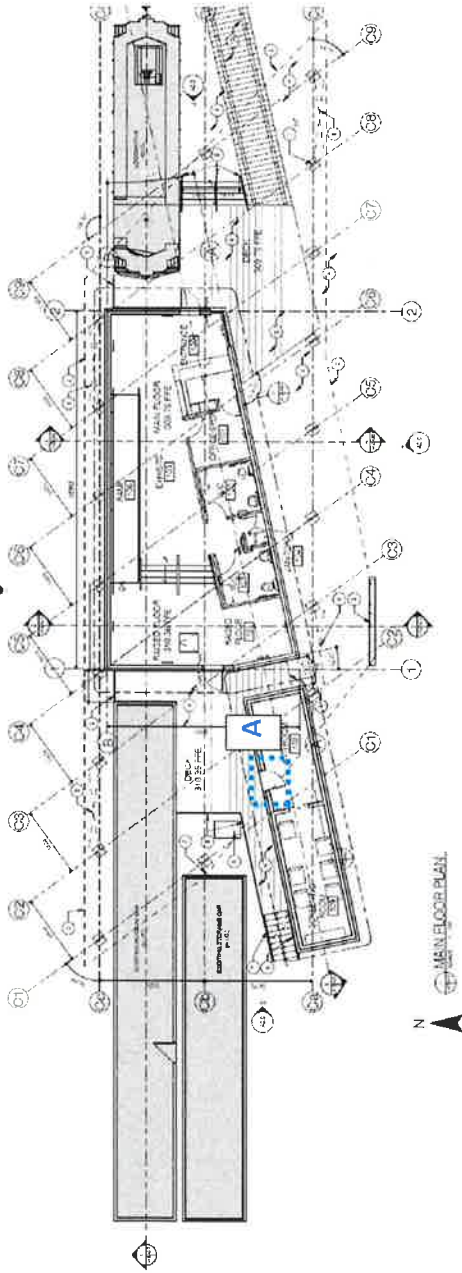

Schreiber Arena Accessible Door Layout

Schedule A -- Door Layout

Legend

- A** - Accessible Washroom
- B** - Arena Ice Surface Entrance

Schreiber Community Hall Door Layout

Legend

- A - Men's Washroom
- B - Ladies Washroom
- C - Fitness Centre

Schreiber Public Works Door Layout

Legend

A - Main Entrance

Schreiber Medical Centre Door Layout

Legend

- A - Men's Washroom
- B - Ladies Washroom
- C - Staff Washroom

Schreiber Public Library Door Layout

Legend

Accessibility Washroom

Schreiber Municipal Door Layout

Legend

- A** - Main Entrance to Municipal Office
- B** - Accessibility Washroom Main Hall

Discovery Centre Door Layout

Legend

A - VR Car