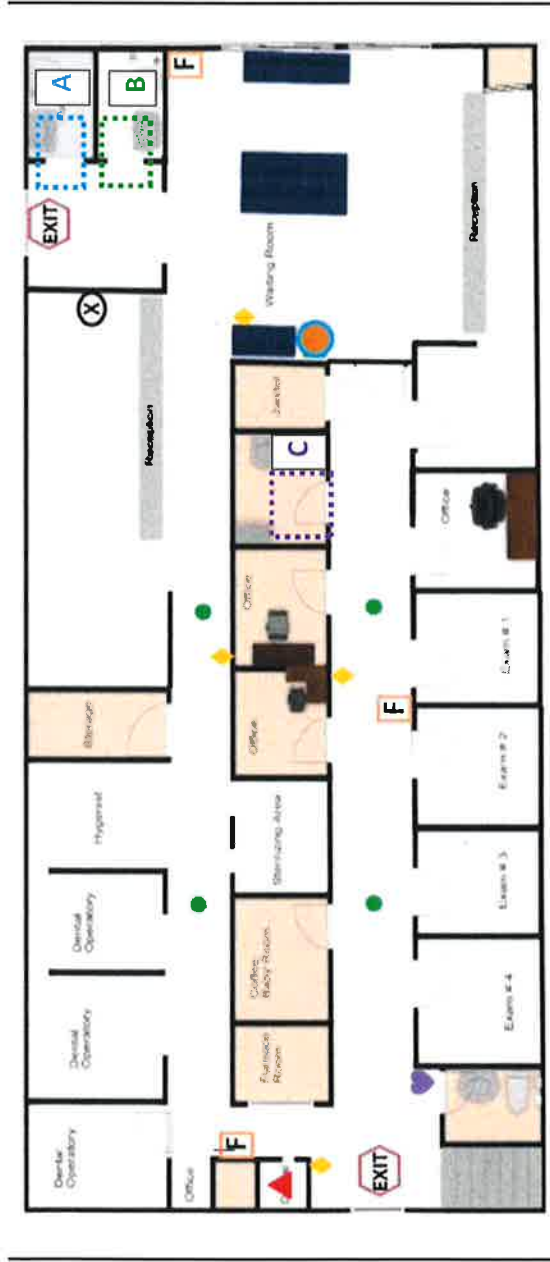

Schreiber Arena Accessible Door Layout

Schedule A -- Door Layout

Legend

- A** - Accessible Washroom
- B** - Arena Ice Surface Entrance

Schreiber Community Hall Door Layout

Legend

- A - Men's Washroom
- B - Ladies Washroom
- C - Fitness Centre

Schreiber Public Works Door Layout

Legend

A - Main Entrance

Schreiber Medical Centre Door Layout

Legend

- A - Men's Washroom
- B - Ladies Washroom
- C - Staff Washroom

Schreiber Public Library Door Layout

Legend

Accessibility Washroom

Schreiber Municipal Door Layout

Legend

- A** - Main Entrance to Municipal Office
- B** - Accessibility Washroom Main Hall

Discovery Centre Door Layout

Legend

A - VR Car