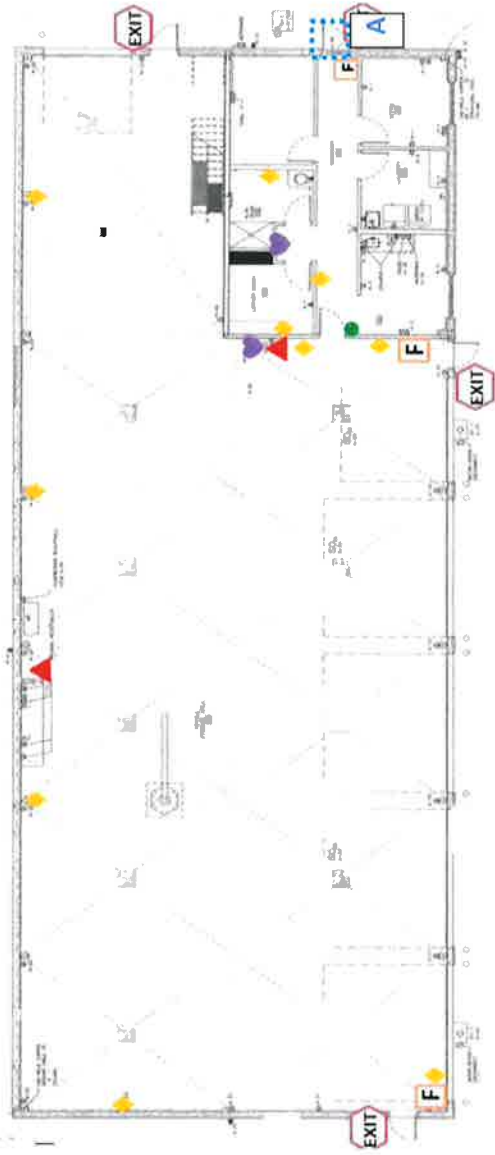

Schreiber Arena Accessible Door Layout

Schedule A -- Door Layout

Legend

- A** - Accessible Washroom
- B** - Arena Ice Surface Entrance

Schreiber Community Hall Door Layout

Legend

- A - Men's Washroom
- B - Ladies Washroom
- C - Fitness Centre

Schreiber Public Works Door Layout

Legend

A - Main Entrance

Schreiber Medical Centre Door Layout

Legend

- A - Men's Washroom
- B - Ladies Washroom
- C - Staff Washroom

Schreiber Public Library Door Layout

Legend

Accessibility Washroom

Schreiber Municipal Door Layout

Legend

- A** - Main Entrance to Municipal Office
- B** - Accessibility Washroom Main Hall

Discovery Centre Door Layout

Legend

A - VR Car