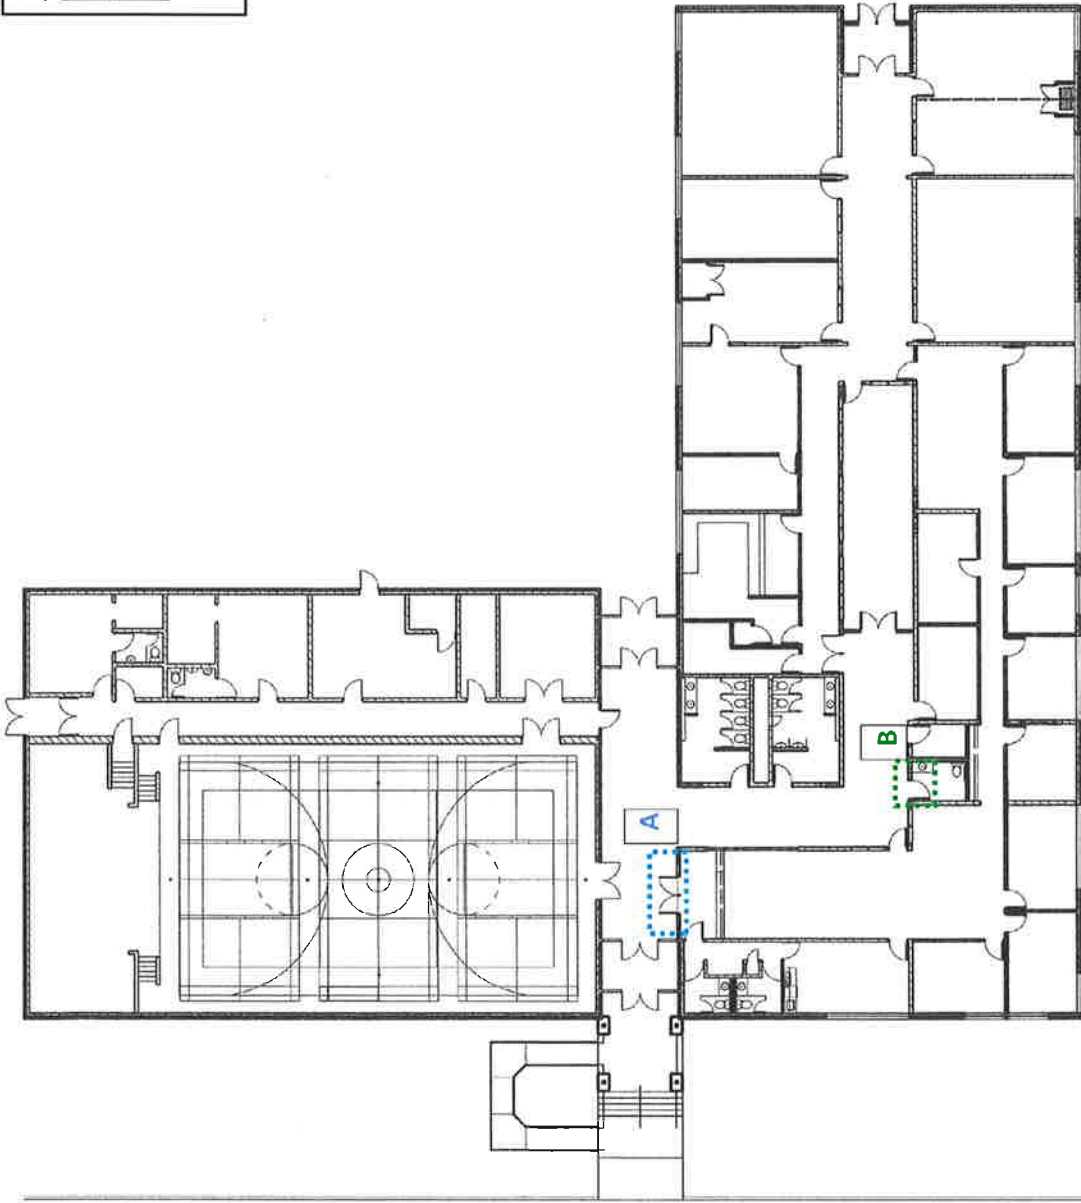

Schreiber Arena Accessible Door Layout

Schedule A -- Door Layout

Legend

- A** - Accessible Washroom
- B** - Arena Ice Surface Entrance

Schreiber Community Hall Door Layout

Legend

- A - Men's Washroom
- B - Ladies Washroom
- C - Fitness Centre

Schreiber Public Works Door Layout

Legend

A - Main Entrance

Schreiber Medical Centre Door Layout

Legend

- A - Men's Washroom
- B - Ladies Washroom
- C - Staff Washroom

Schreiber Public Library Door Layout

Legend

Accessibility Washroom

Schreiber Municipal Door Layout

Legend

- A** - Main Entrance to Municipal Office
- B** - Accessibility Washroom Main Hall

Discovery Centre Door Layout

Legend

A - VR Car