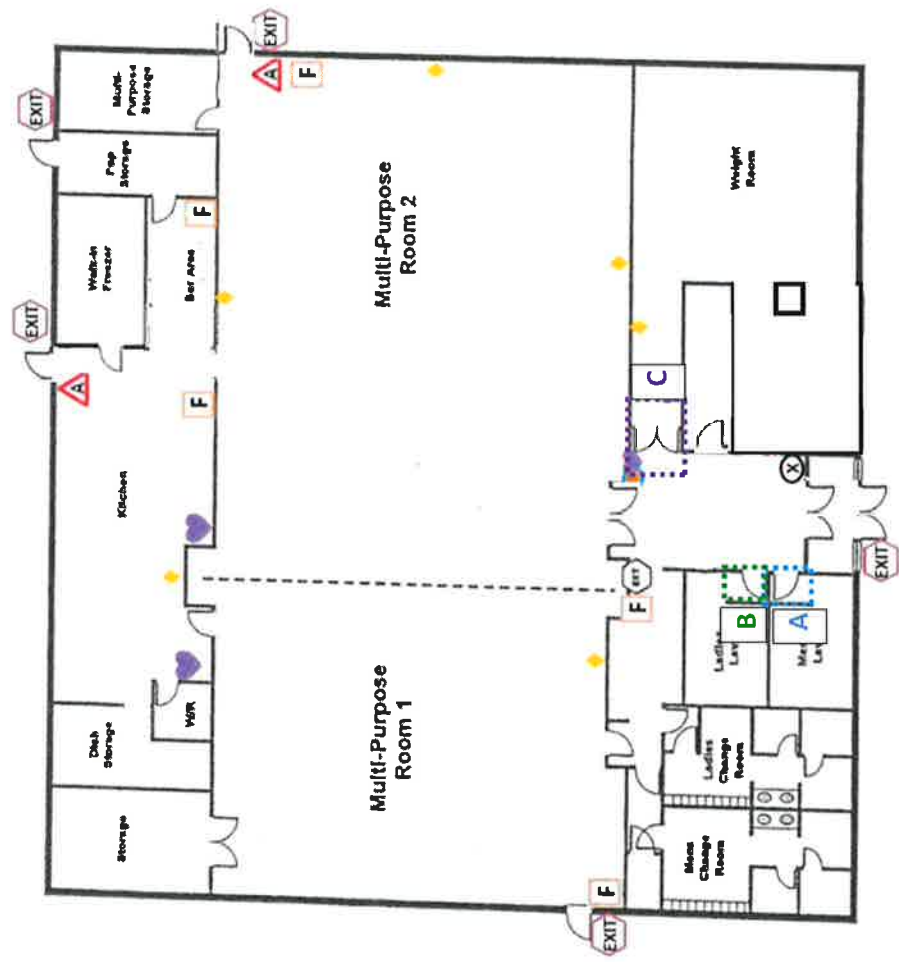

Schreiber Arena Accessible Door Layout

Schedule A -- Door Layout

Legend

- A** - Accessible Washroom
- B** - Arena Ice Surface Entrance

Schreiber Community Hall Door Layout

Legend

- A - Men's Washroom
- B - Ladies Washroom
- C - Fitness Centre

Schreiber Public Works Door Layout

Legend

A - Main Entrance

Schreiber Medical Centre Door Layout

Legend

- A - Men's Washroom
- B - Ladies Washroom
- C - Staff Washroom

Schreiber Public Library Door Layout

Legend

Accessibility Washroom

Schreiber Municipal Door Layout

Legend

- A** - Main Entrance to Municipal Office
- B** - Accessibility Washroom Main Hall

Discovery Centre Door Layout

Legend

A - VR Car